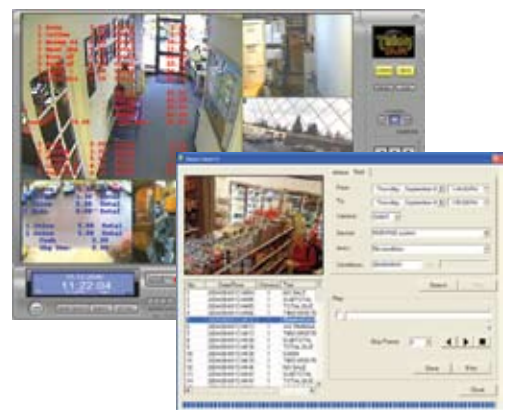

Talon

**Comprehensive Video Security
with Talon DVR!**

Talon Key Features

- MPEG-4 Software Compression
- Mini Case (13"L x 8.7"W x 5.1"H)
- 4, 8, or 16 Video Channels
- Up to 120 Shared FPS Recording
- Up to 4 TB Main Storage
- Unlimited Archiving w/ optional external IAS
- Remote Viewing via Internet / Intranet
- Apps for iPhone, Android, & Windows Mobile
- POS Text Integration

Talon ES Series

Talon ES DVR is a full featured digital video security management system at an affordable price.

Talon video management is an integral piece of a complete management system. Combining point of sale reporting and Talon's ability to search transaction data overlaid on video allows you to see the whole picture.

(904) 296-8200

Talon DVR by Ready, Inc

Talon DVR Specifications

Talon Server Program Features

- Video Monitoring & Recording for 4, 8 or 16 Cameras
- 2 Audio Channels for Monitoring & Recording
- Search Recorded Video by Date/Time, Motion or Text Match with Text Overlay Integration
- Export AVI or MPEG4 to USB Flash Drive or Optional DVD Recorder
- Internet Support for Remote Access
- Priority Event Notification: E-mail Message w/ Text & Image, Onscreen "Pop-Up" or FTP Server Upload
- User Level Security to Control Access
- Customizable Motion Recording – Motion can be detected over whole or partial image
- Customizable Onscreen Viewing of Multiple Cameras 1,4,6,9,10 or 16 Camera Onscreen View
- Image Controls for Brightness, Contrast, Hue, Resolution, Compression

POS Data Integration (Text Overlay)

- Text Overlay Inserts Transaction Data Over DVR Video
- Text Overlay Support for Multiple Point of Sale Systems and Cash Registers
- Data Appears Over Live & Recorded Images
- Allows Search of Video By Transaction Data
- Connectivity for Up To 16 Devices per DVR Server
- RS-232 (using USB-Serial adapter) & TCP/IP Interface
- Unique Parsing Utility for Custom Applications
- Customizable Pre-Defined Item Search Settings such as Void, Comp or No Sale